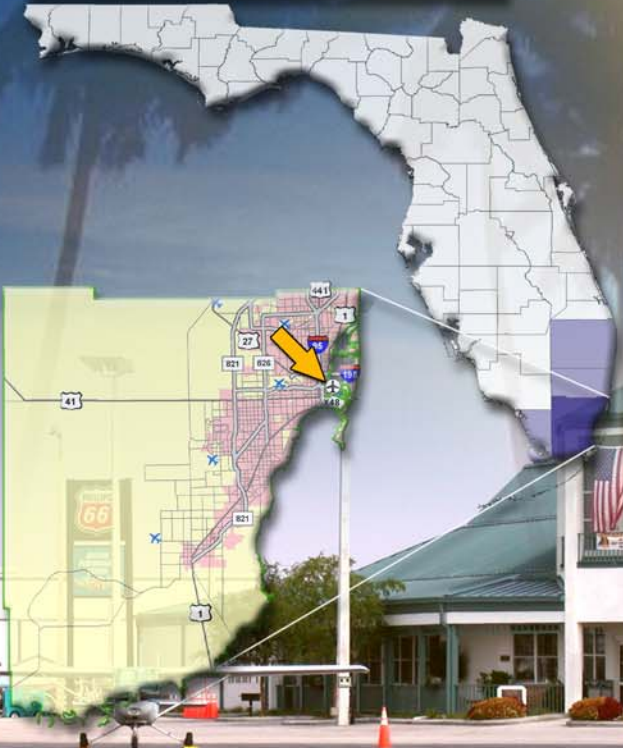

# MIAMI HELIPORT

## AIRPORT LOCATION

The Miami Heliport is located on Watson Island, based within the City of Miami and near the southern tip of the City of Miami Beach. The facility is adjacent to the Port of Miami.

## Existing Facilities

The Miami Heliport is currently closed. The current site has been abandoned. The Heliport is expected to relocate and reopen in the future.